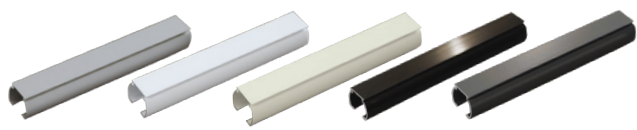

NATURAL
PEARL

VIEW WITH
PRIVACY

Natural white with Vogue headrail in White

FULL
VIEW

Horizon Jet

TOTAL
PRIVACY

Shadow Sand

ALLUSION[®] BLINDS

— ADD A DESIGNER LOOK TO YOUR HOME —

SHADOW
STONE

VOGUE
HEADRAIL

Our Allusion® blinds are styled with our sleek Vogue headrail available in natural anodised, white, birch white, black and anthracite grey.